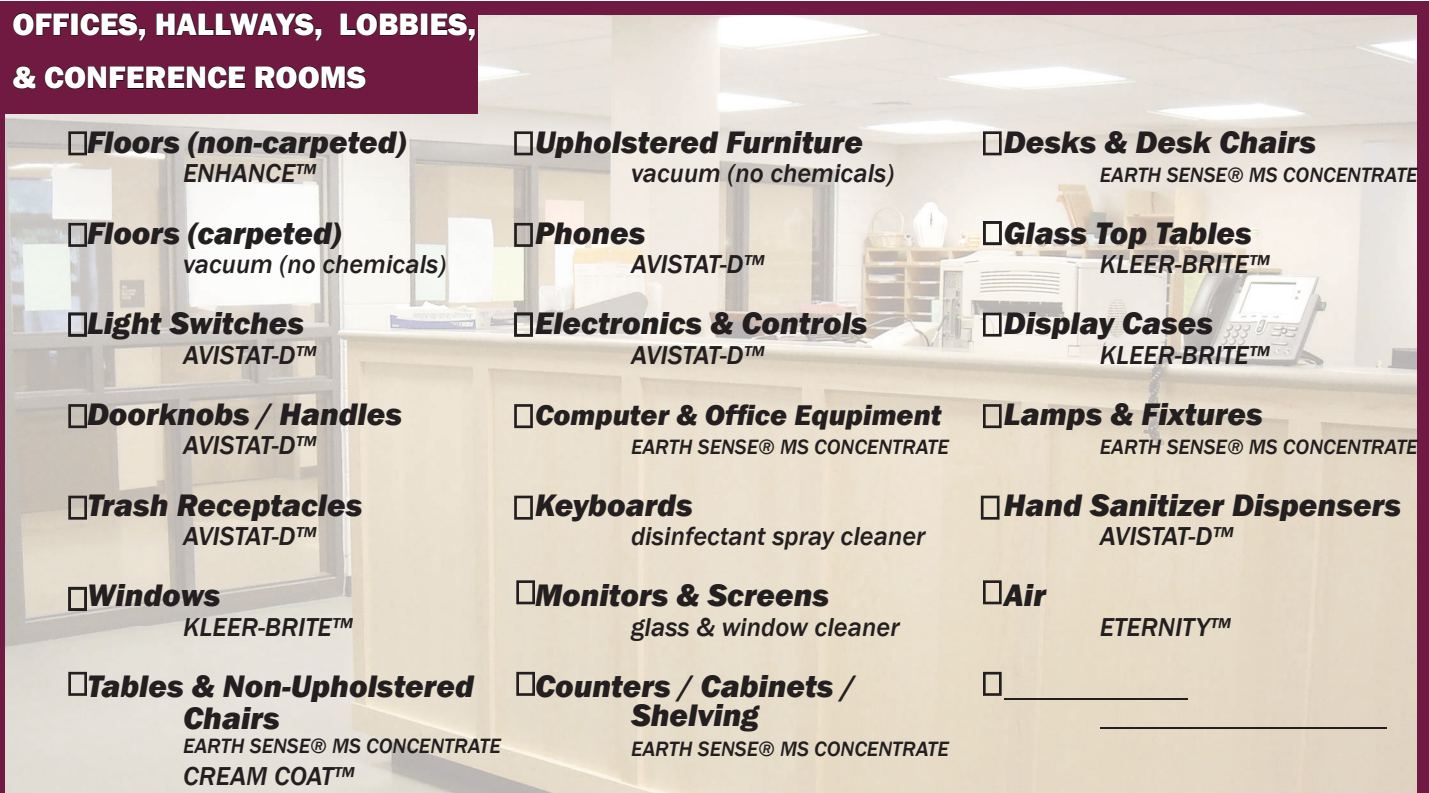

OFFICE ROUTINE MAINTENANCE ROOM SURFACE CLEANING CHECKLISTS

OFFICES, HALLWAYS, LOBBIES, & CONFERENCE ROOMS

Floors (non-carpeted)
ENHANCE™

Upholstered Furniture
vacuum (no chemicals)

Desks & Desk Chairs
EARTH SENSE® MS CONCENTRATE

Floors (carpeted)
vacuum (no chemicals)

Phones
AVISTAT-D™

Glass Top Tables
KLEER-BRITE™

Light Switches
AVISTAT-D™

Electronics & Controls
AVISTAT-D™

Display Cases
KLEER-BRITE™

Doorknobs / Handles
AVISTAT-D™

Computer & Office Equipment
EARTH SENSE® MS CONCENTRATE