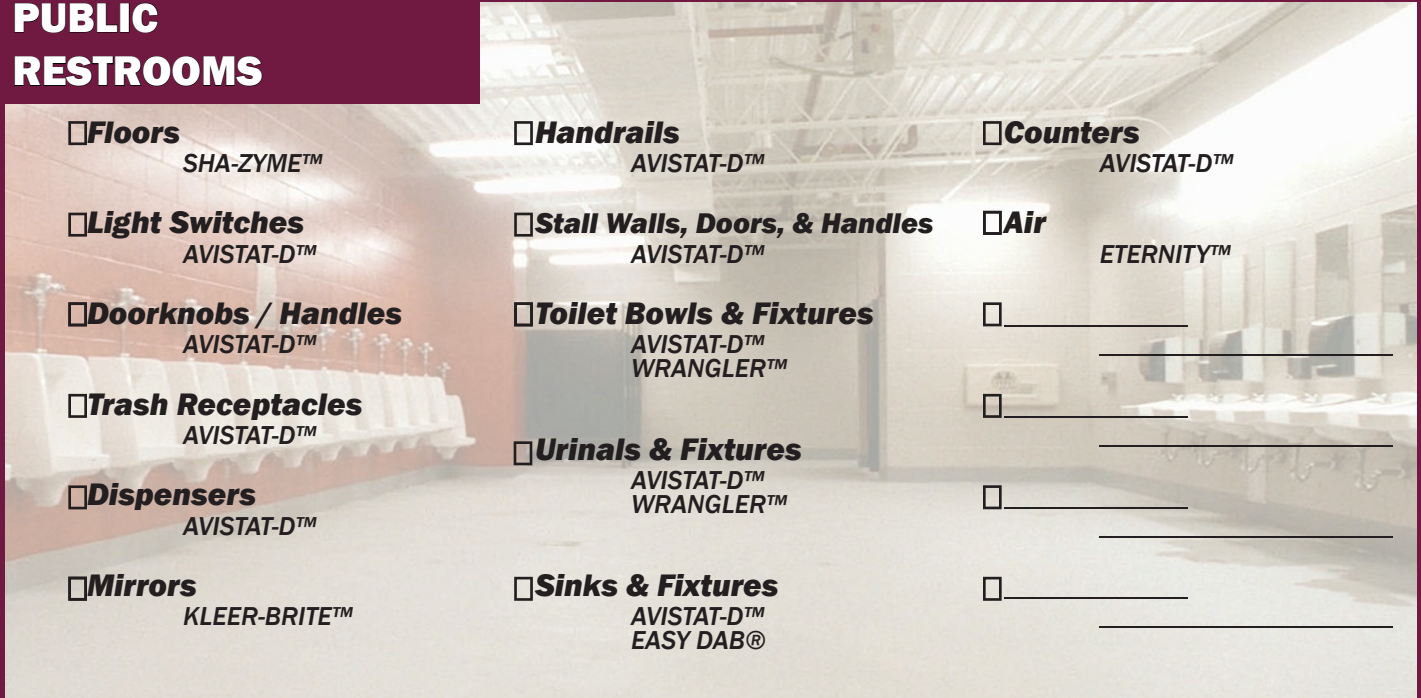

Air
ETERNITY™

**Tables & Non-Upholstered
Chairs**
EARTH SENSE® MS CONCENTRATE
CREAM COAT™

**Counters / Cabinets /
Shelving**
EARTH SENSE® MS CONCENTRATE

OFFICE ROUTINE MAINTENANCE ROOM SURFACE CLEANING CHECKLISTS

PUBLIC RESTROOMS

Floors
SHA-ZYME™

Handrails
AVISTAT-D™

Counters
AVISTAT-D™

Light Switches
AVISTAT-D™

Stall Walls, Doors, & Handles
AVISTAT-D™

Air
ETERNITY™

Doorknobs / Handles
AVISTAT-D™

Floors (non-carpeted)
ENHANCE™

Microwaves & Toaster Ovens
RUFF N READY™

Water Coolers
SANIQUAT™

Floors (carpeted)
vacuum (no chemicals)

Counters
SANIQUAT™

Refrigerators
EARTH SENSE® MS CONCENTRATE

Light Switches
AVISTAT-D™