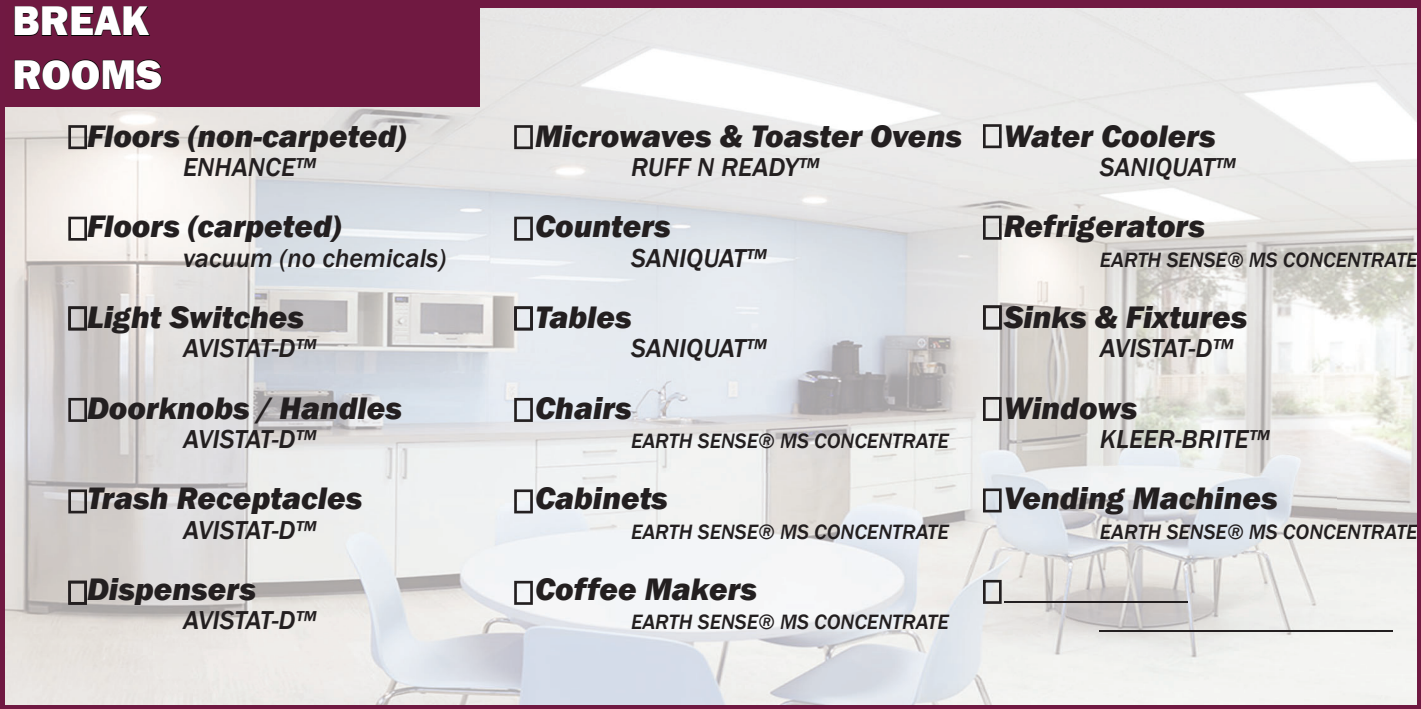

Toilet Bowls & Fixtures
AVISTAT-D™
WRANGLER™

Trash Receptacles
AVISTAT-D™

Urinals & Fixtures
AVISTAT-D™
WRANGLER™

Dispensers
AVISTAT-D™

Sinks & Fixtures
AVISTAT-D™
EASY DAB®

Mirrors
KLEER-BRITE™

BREAK ROOMS

Floors (non-carpeted)
ENHANCE™

Microwaves & Toaster Ovens
RUFF N READY™

Water Coolers
SANIQUAT™

Floors (carpeted)
vacuum (no chemicals)

Counters
SANIQUAT™

Refrigerators
EARTH SENSE® MS CONCENTRATE

Light Switches
AVISTAT-D™